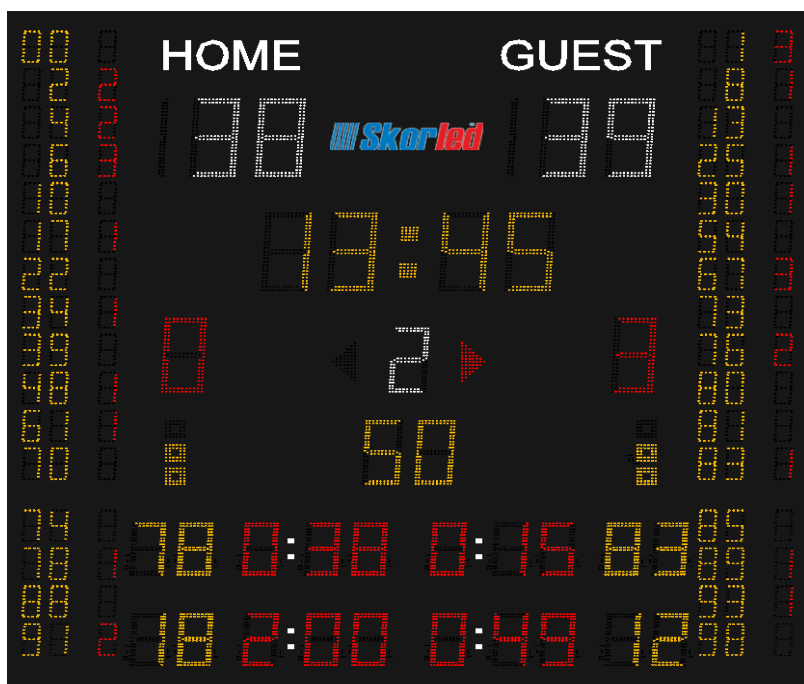

16-LINE SEMI-PROFESSIONAL MULTISPORT SCOREBOARD

Skorled

www.skorled.com

SBS – 2000R

GENERAL FEATURES

- It is used for basketball, volleyball and handball games in semi-professional halls.
- It can be preferred university halls and training halls.
- It has two different control choices with RF or wired.
- It has 100 levels of brightness.
- It has test and clock modes.
- Player numbers and his/her fouls are shown on the scoreboard.
- The player number and the suspension time of the suspended player can be displayed on the scoreboard during the handball games.
- The console system and 2 pieces of shot clock scoreboards are given with the scoreboard.

TECHNICAL PARAMETERS

Height	2150 mm
Width	2200 mm
Thickness	85 mm
Weight	50 kg
Average Power Consumption	670 W
Maximum Power Consumption	1115 W
Operating Voltage	100 – 120V 200 – 240V
Operating Temperature	(-40 °C) – (+55 °C)
Protection Class	IP54
Type Of Material	Al
Guarantee Duration	2 years
Frame Color	Mat Black

DISPLAY CHARACTERISTICS

Game Clock	25 cm, yellow and 4 digits
Period	20 cm, white and 1 digit
Team Scores	25 cm, white and 3 digits per team
Team Fouls	23 cm, red and 1 digit per team
Time-out Indicator	3 yellow dots per team
Position Indicator	1 red arrow per team
Time-out Timer	20 cm, yellow and 2 digits
Player Information (Player's number and made foul number)	10 cm, 2 yellow digits and 1 red digit per player
Team Name	Stickers
Player's Number and Suspension Time Count (or display the last player foul)	16 cm, 2 yellow digits and 3 red digits per team