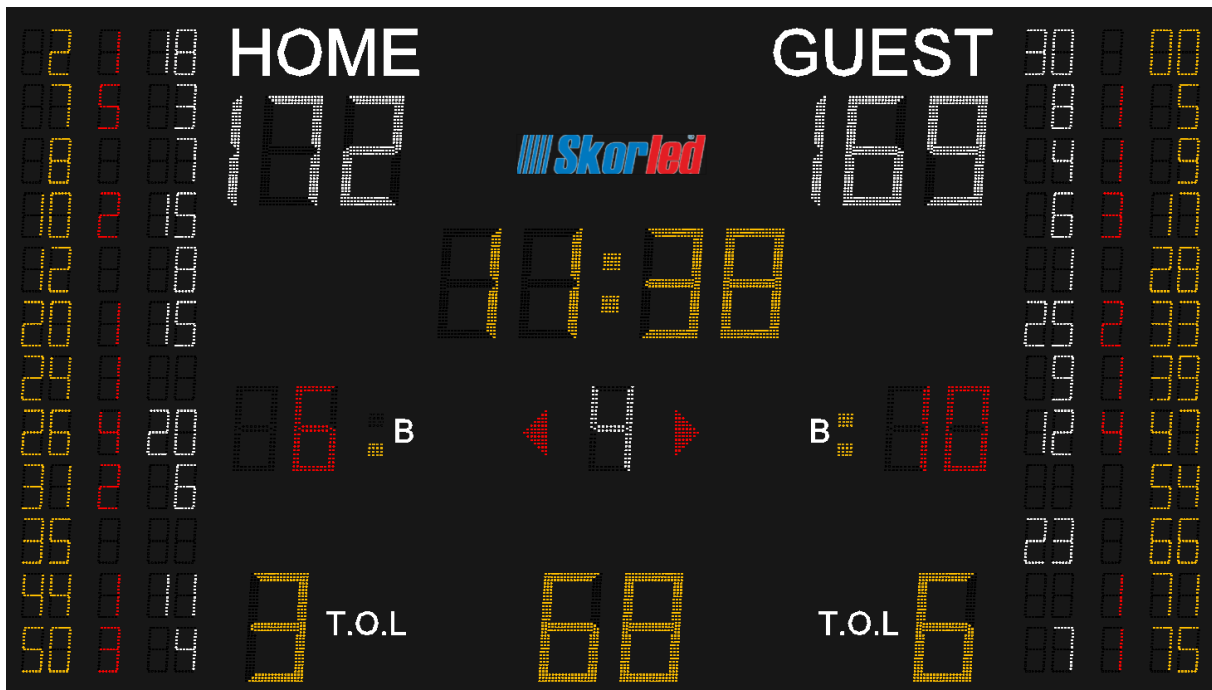

# 14-LINE NBA TYPE SEMI-PROFESSIONAL MULTISPORT SCOREBOARD

SBS – 3000N

## GENERAL FEATURES

- It is used for basketball, volleyball and handball games in semi-professional halls.
- It can be preferred university halls and training halls.
- It is suitable for NBA competitions.
- It has two different control choices with RF or wired.
- It has 100 levels of brightness.
- It has test and clock modes.
- Player numbers, his/her fouls and his/her scores are shown on the scoreboard.
- The console system and 2 pieces of shot clock scoreboards are given with the scoreboard.

## TECHNICAL PARAMETERS

Height	1900 mm
Width	3340 mm
Thickness	85 mm
Weight	82 kg
Average Power Consumption	900 W
Maximum Power Consumption	1500 W
Operating Voltage	100 – 120V 200 – 240V
Operating Temperature	(-40 °C) – (+55 °C)
Protection Class	IP54
Type Of Material	Al
Guarantee Duration	2 years
Frame Color	Mat Black

## DISPLAY CHARACTERISTICS

Game Clock	30 cm, yellow and 4 digits
Period	23 cm, white and 1 digit
Team Scores	30 cm, white and 3 digits per team
Team Fouls	23 cm, red and 2 digits per team
Time-out Indicator	30 cm, yellow and 1 digit per team
Position Indicator	1 red arrow per team
Bonus Indicator	2 yellow dots per team
Time-out Timer	30 cm, yellow and 2 digits
Player Information (Player's number, made foul number and score)	12 cm, 2 yellow digits, 1 red digit and 2 white digits per player
Team Name	Stickers