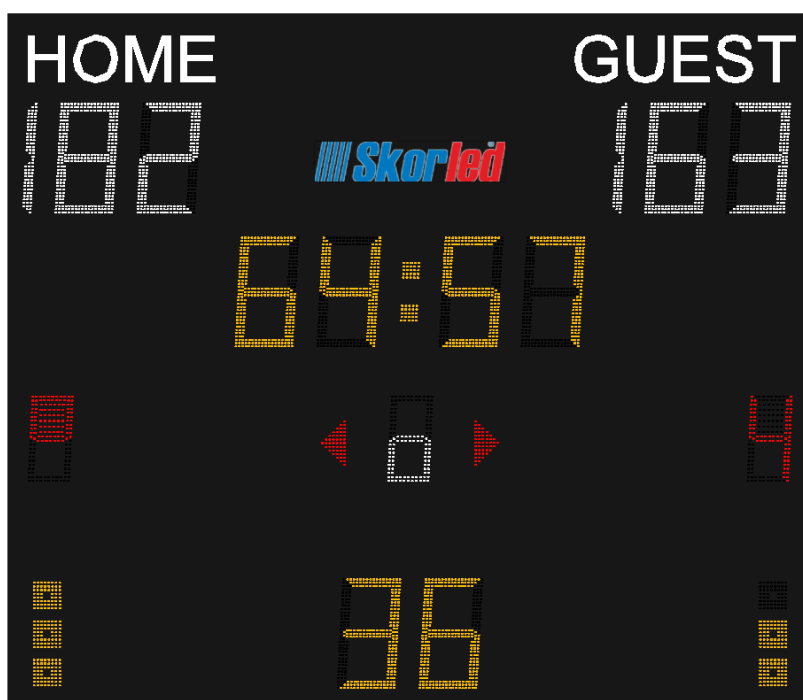

HALL TYPE MULTISPORT SCOREBOARD

Skorled

www.skorled.com

SBS – 3000A

GENERAL FEATURES

- It is used for basketball, volleyball and handball games in semi-professional halls.
- It can be preferred university halls and training halls.
- It has two different control choices with RF or wired.
- It has 100 levels of brightness.
- It has test and clock modes.
- The console system and 2 pieces of shot clock scoreboards are given with the scoreboard.

TECHNICAL PARAMETERS

Height	1900 mm
Width	2200 mm
Thickness	85 mm
Weight	50 kg
Average Power Consumption	390 W
Maximum Power Consumption	650 W
Operating Voltage	100 – 120V 200 – 240V
Operating Temperature	(-40 °C) – (+55 °C)
Protection Class	IP54
Type Of Material	Al
Guarantee Duration	2 years
Frame Color	Mat Black

DISPLAY CHARACTERISTICS

Game Clock	30 cm, yellow and 4 digits
Period	23 cm, white and 1 digit
Team Scores	30 cm, white and 3 digits per team
Team Fouls	23 cm, red and 1 digit per team
Time-out Indicator	3 yellow dots per team
Position Indicator	1 red arrow per team
Time-out Timer	30 cm, yellow and 2 digits
Team Name	Stickers