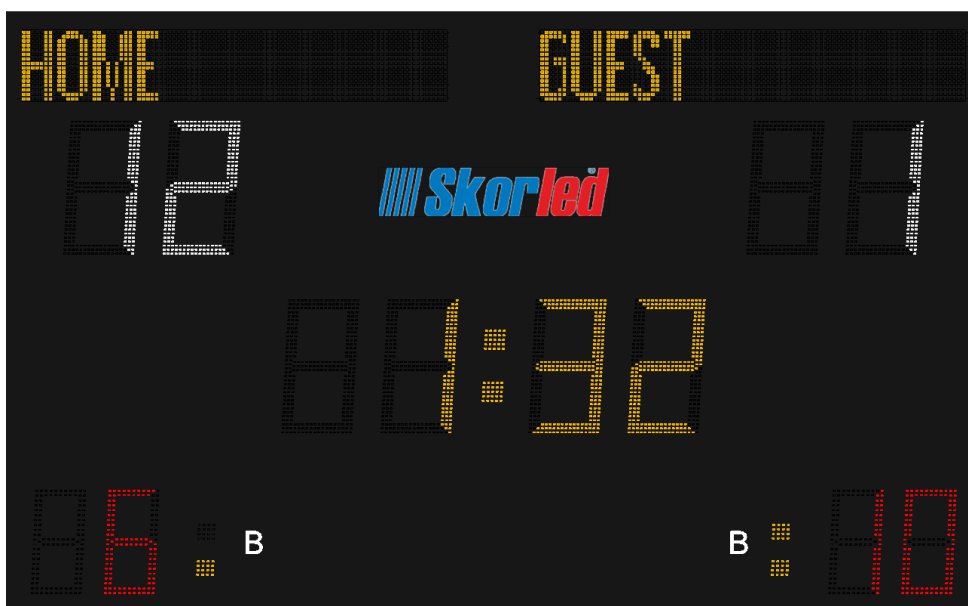

# 3x3 TYPE MULTISPORT HALL SCOREBOARD

**Skorled**

www.skorled.com

**SBS – 3000T3**

## GENERAL FEATURES

- It is used for basketball, volleyball and handball games in semi-professional halls.
- It is suitable for 3x3 competitions.
- It can be preferred university halls and training halls.
- It has two different control choices with RF or wired.
- It has 100 levels of brightness.
- It has test and clock modes.
- The console system and 2 pieces of shot clock scoreboards are given with the scoreboard.

## TECHNICAL PARAMETERS

Height	1350 mm
Width	2200 mm
Thickness	85 mm
Weight	45 kg
Average Power Consumption	435 W
Maximum Power Consumption	725 W
Operating Voltage	100 – 120V 200 – 240V
Operating Temperature	(-40 °C) – (+55 °C)
Protection Class	IP54
Type Of Material	Al
Guarantee Duration	2 years
Frame Color	Mat Black

## DISPLAY CHARACTERISTICS

Game Clock	30 cm, yellow and 4 digits
Team Scores	30 cm, white and 2 digits per team
Team Fouls	23 cm, red and 2 digits per team
Bonus Indicator	2 yellow dots per team
Team Name	16 cm, yellow and max. 12 characters per team