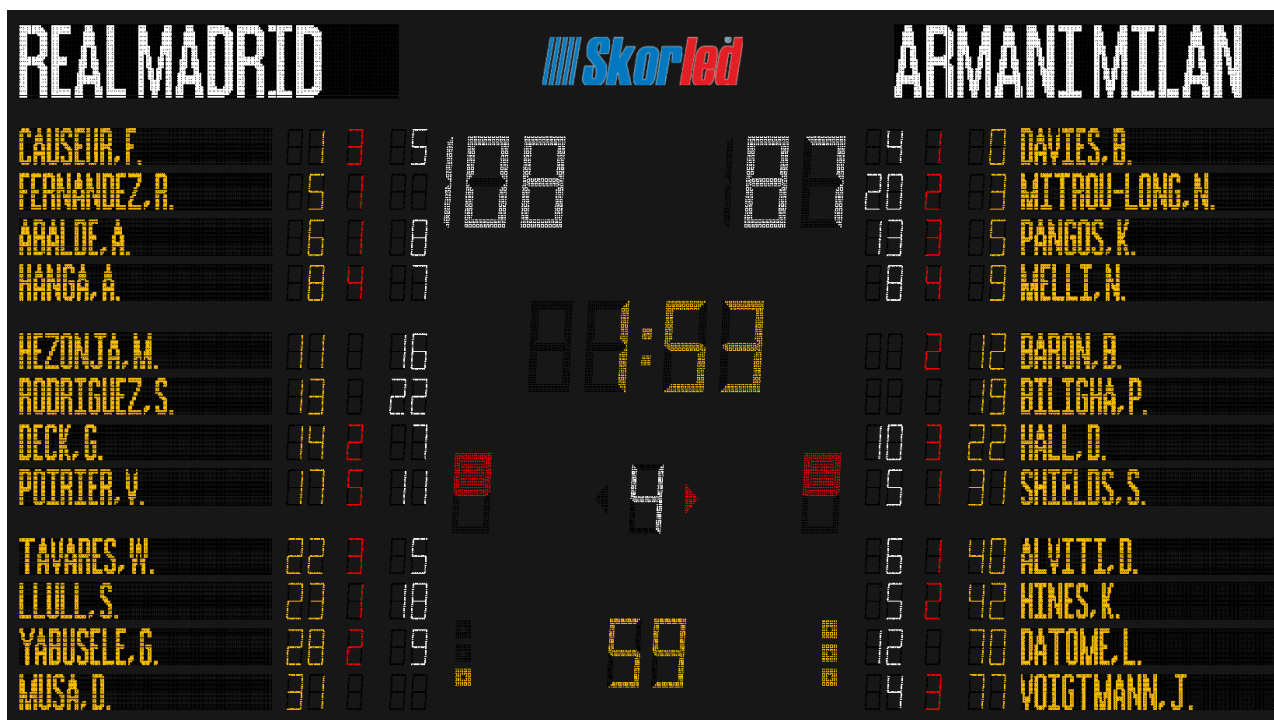

GENERAL FEATURES

- It is used for basketball, volleyball and handball games in professional halls.
- It has FIBA Certificate for Level 1.
- It has 100 levels of brightness.
- It has test and clock modes.
- Team names, player names, his/her numbers, his/her fouls and his/her scores are shown on the scoreboard.
- The console system and 2 pieces of shot clock scoreboards are given with the scoreboard.

TECHNICAL PARAMETERS

Height	3150 mm
Width	6480 mm
Thickness	85 mm
Weight	305 kg
Average Power Consumption	5015 W
Maximum Power Consumption	8360 W
Operating Voltage	100 – 120V 200 – 240V
Operating Temperature	(-40 °C) – (+55 °C)
Protection Class	IP54
Type Of Material	Al
Guarantee Duration	2 years
Frame Color	Mat Black

DISPLAY CHARACTERISTICS

Game Clock	40 cm, yellow and 4 digits
Period	30 cm, white and 1 digit
Team Scores	40 cm, white and 3 digits per team
Team Fouls	35 cm, red and 1 digit per team
Time-out Indicator	3 yellow dots per team
Position Indicator	1 red arrow per team
Time-out Timer	30 cm, yellow and 2 digits
Player Information (Player's number, made foul number and score)	15 cm, 2 yellow digits, 1 red digit and 2 white digits per player
Team Name	32 cm, white and max. 12 characters per team
Player Name	16 cm, yellow and max. 16 characters per player