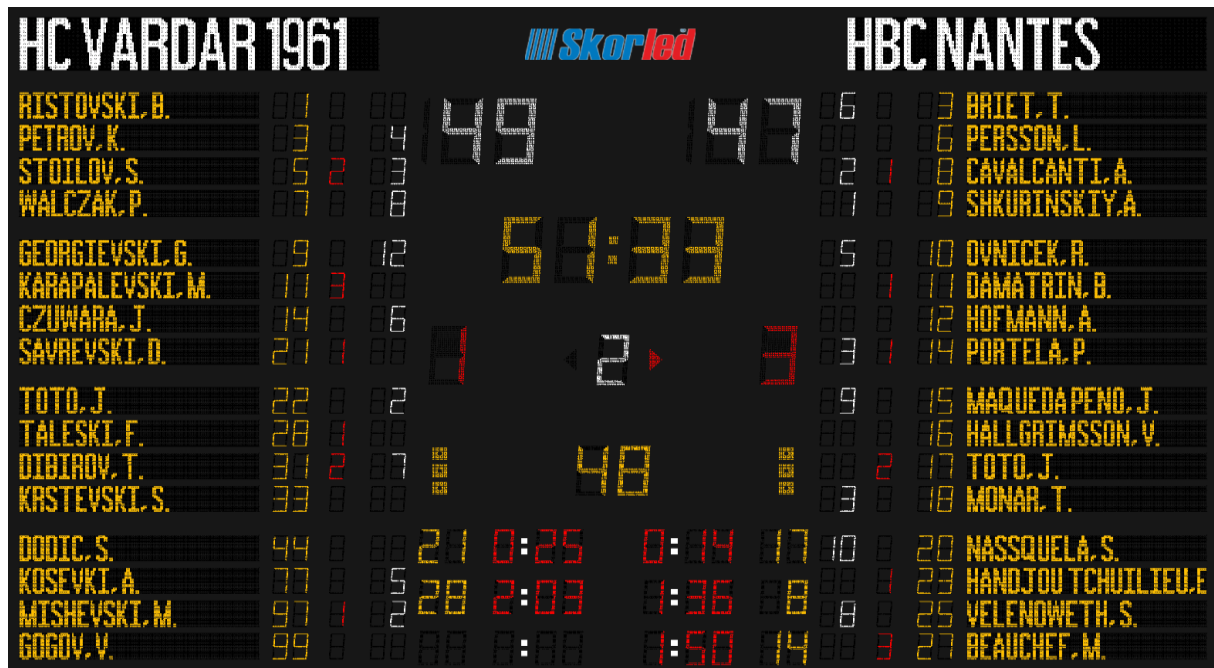

16-LINE FIBA LEVEL 1 TYPE SCOREBOARD

Skorled

www.skorled.com

SBS – 7500Q

GENERAL FEATURES

- It is used for basketball, volleyball and handball games in professional halls.
- It has FIBA Certificate for Level 1.
- It has 100 levels of brightness.
- It has test and clock modes.
- Team names, player names, his/her numbers, his/her fouls and his/her scores are shown on the scoreboard.
- The player number and the suspension time of the suspended player can be displayed on the scoreboard during the handball games.
- The console system and 2 pieces of shot clock scoreboards are given with the scoreboard.

TECHNICAL PARAMETERS

Height	4250 mm
Width	7100 mm
Thickness	85 mm
Weight	425 kg
Average Power Consumption	6600 W
Maximum Power Consumption	11000 W
Operating Voltage	100 – 120V 200 – 240V
Operating Temperature	(-40 °C) – (+55 °C)
Protection Class	IP54
Type Of Material	Al
Guarantee Duration	2 years
Frame Color	Mat Black

DISPLAY CHARACTERISTICS

Game Clock	40 cm, yellow and 4 digits
Period	35 cm, white and 1 digit
Team Scores	40 cm, white and 3 digits per team
Team Fouls	35 cm, red and 1 digit per team
Time-out Indicator	3 yellow dots per team
Position Indicator	1 red arrow per team
Time-out Timer	30 cm, yellow and 2 digits
Player Information (Player's number and made foul number and score)	16 cm, 2 yellow digits, 1 red digit and 2 white digits per player
Team Name	32 cm, white and max. 12 characters per team
Player's Number and Suspension Time Count (or display the last player foul)	23 cm, 2 yellow digits and 3 red digits per team
Player Name	16 cm, yellow and max. 16 characters per player