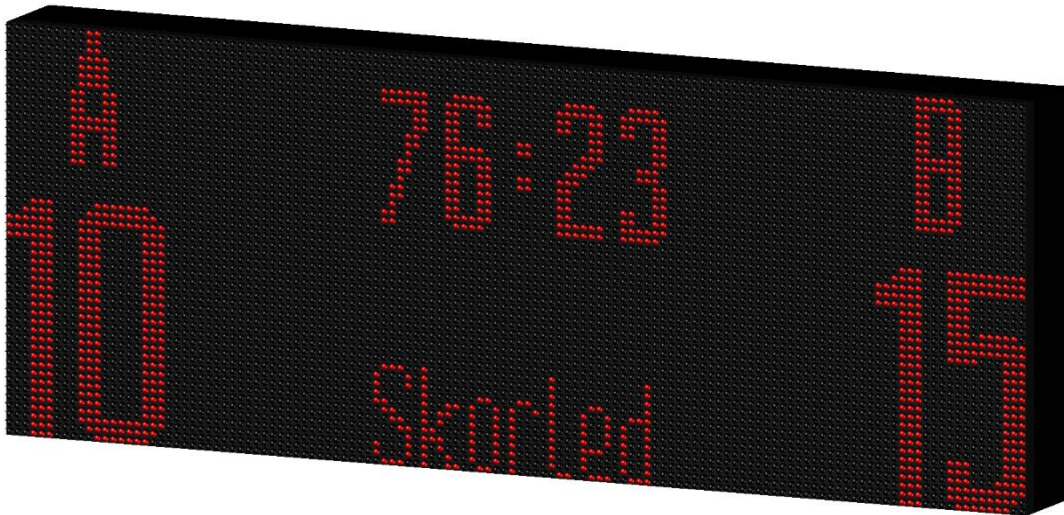

FOOTBALL – ASTROTURF SCOREBOARD

Skorled
www.skorled.com

SFS – 128 – M

GENERAL FEATURES

- It is used in football and astroturf matches.
- The game time can be adjusted.
- It warns with the horn when the game time is up.
- It can work wired or wireless.

TECHNICAL PARAMETERS

Height	480 mm
Width	1280 mm
Thickness	85 mm
Weight	16.5 kg
Average Power Consumption	310 W
Maximum Power Consumption	510 W
Operating Voltage	100 – 120V 200 – 240V
Operating Temperature	(-40 °C) – (+55 °C)
Protection Class	IP65
Type Of Material	Al
Guarantee Duration	2 years
Frame Color	Mat Black

DISPLAY CHARACTERISTICS

Game Clock	16 cm, red and 4 digits
Team Scores	28 cm, red and 2 digits per team

The best score is quality