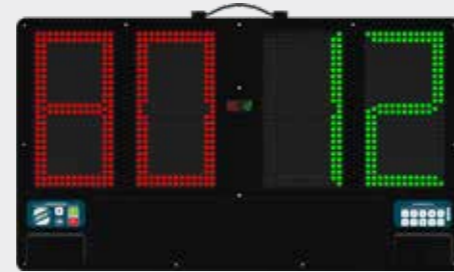

SUBSTITUTION BOARD

SOD-75

TECHNICAL PARAMETERS

Height	415 mm
Width	730 mm
Thickness	19 mm
Weight	2.5 kg
Average Power Consumption	45 W
Operating Voltage	14.8V
Operating Temperature	(-15°C) – (+55°C)
Protection Class	IP65
Type Of Material	ABS
Guarantee Duration	2 Years
Frame Color	Mat Black