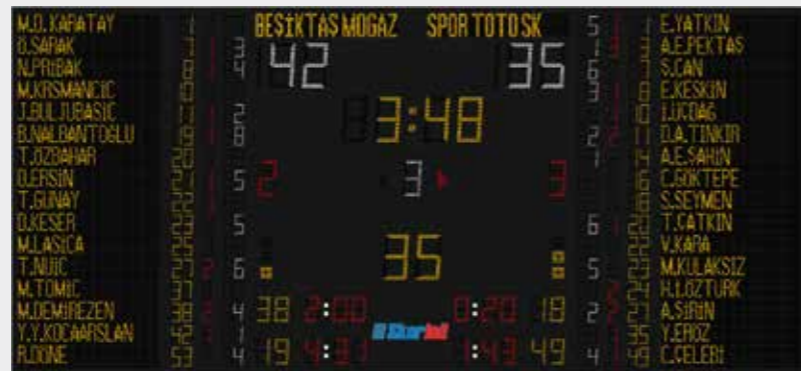

# FIBA LEVEL 2 TYPE SCOREBOARD SBS - 5500X

# FIBA LEVEL 2 TYPE SCOREBOARD SBS - 5500X

**SBS - 5500S**  
(12 players)

**SBS - 5500R**  
(16 players and  
suspension time)

**SBS - 5500N**  
(NBA type with  
players info)

**SBS - 5500H**  
(12 players and  
suspension time)