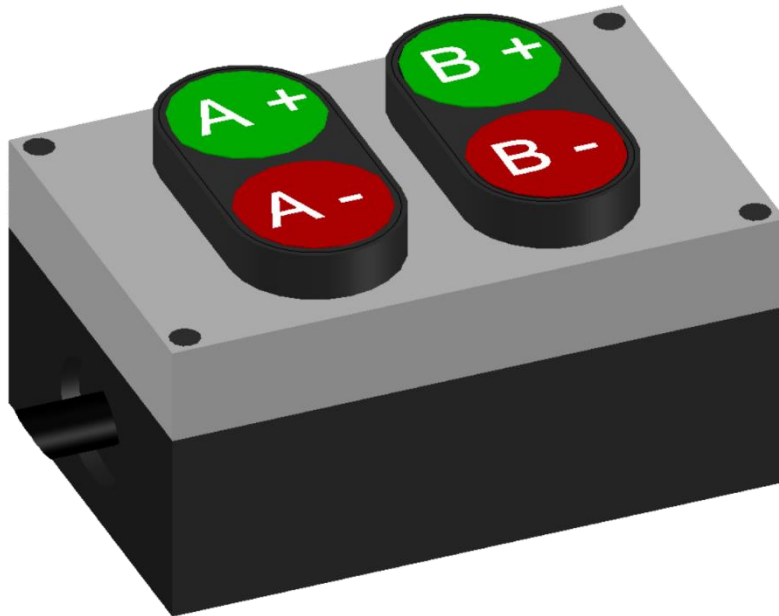

FOOTBALL SCOREBOARD CONTROLLER

Skorled
www.skorled.com

SKL – FPC – V3

GENERAL FEATURES

- It is used in management of football matches.
- It is charged full between 1 to 1.5 hours.
- It can record the match with game statistics.
- It can send animations of player and referee names to the scoreboard.
- It can send message to the scoreboard.
- It can send red card, yellow card and goal animations to the scoreboard.
- The game can be started or finished at any time.
- It can work wired or wireless.

TECHNICAL PARAMETERS

Height	39 mm
Width	145 mm
Thickness	85 mm
Weight	0.35 kg
Average Power Consumption	0.3 W
Maximum Power Consumption	0.5 W
Operating Voltage	8.4V
Operating Temperature	(-40 °C) – (+55 °C)
Discharge Duration	4 days
Protection Class	IP54
Guarantee Duration	2 years
Frame Color	Mat Black

The best score is quality

ASTROTURF SCOREBOARD CONTROLLER

Skorled
www.skorled.com

SKL – ASC – V1

GENERAL FEATURES

- It is used at the management of astroturf matches.
- It has ability to reset the game and change the scores.
- It gets its energy from the scoreboard.

TECHNICAL PARAMETERS

Height	62 mm
Width	100 mm
Thickness	68 mm
Weight	0.25 kg
Operating Temperature	(-40 °C) – (+55 °C)
Protection Class	IP65
Guarantee Duration	2 years
Frame Color	Mat Black

The best score is quality