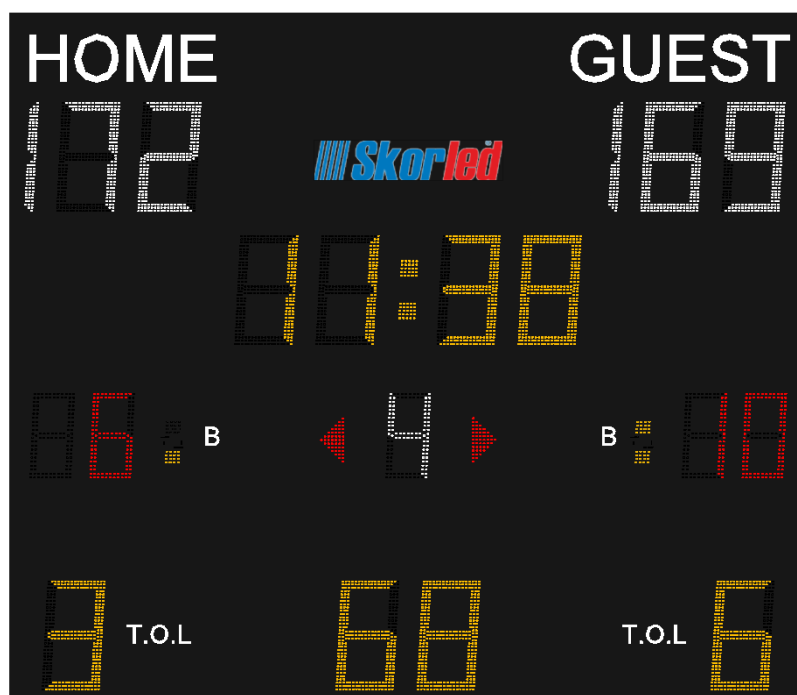

# NBA TYPE MULTISPORT HALL SCOREBOARD

**Skorled**

www.skorled.com

**SBS – 3000B**

## GENERAL FEATURES

- It is used for basketball, volleyball and handball games in semi-professional halls.
- It is suitable for NBA competitions.
- It can be preferred university halls and training halls.
- It has two different control choices with RF or wired.
- It has 100 levels of brightness.
- It has test and clock modes.
- The console system and 2 pieces of shot clock scoreboards are given with the scoreboard.

## TECHNICAL PARAMETERS

Height	1900 mm
Width	2200 mm
Thickness	85 mm
Weight	50 kg
Average Power Consumption	325 W
Maximum Power Consumption	535 W
Operating Voltage	100 – 120V 200 – 240V
Operating Temperature	(-40 °C) – (+55 °C)
Protection Class	IP54
Type Of Material	Al
Guarantee Duration	2 years
Frame Color	Mat Black

## DISPLAY CHARACTERISTICS

Game Clock	30 cm, yellow and 4 digits
Period	23 cm, white and 1 digit
Team Scores	30 cm, white and 3 digits per team
Team Fouls	23 cm, red and 2 digits per team
Time-out Indicator	30 cm, 1 yellow digit
Position Indicator	1 red arrow per team
Bonus Indicator	2 yellow dots per team
Time-out Timer	30 cm, yellow and 2 digits
Team Name	Stickers