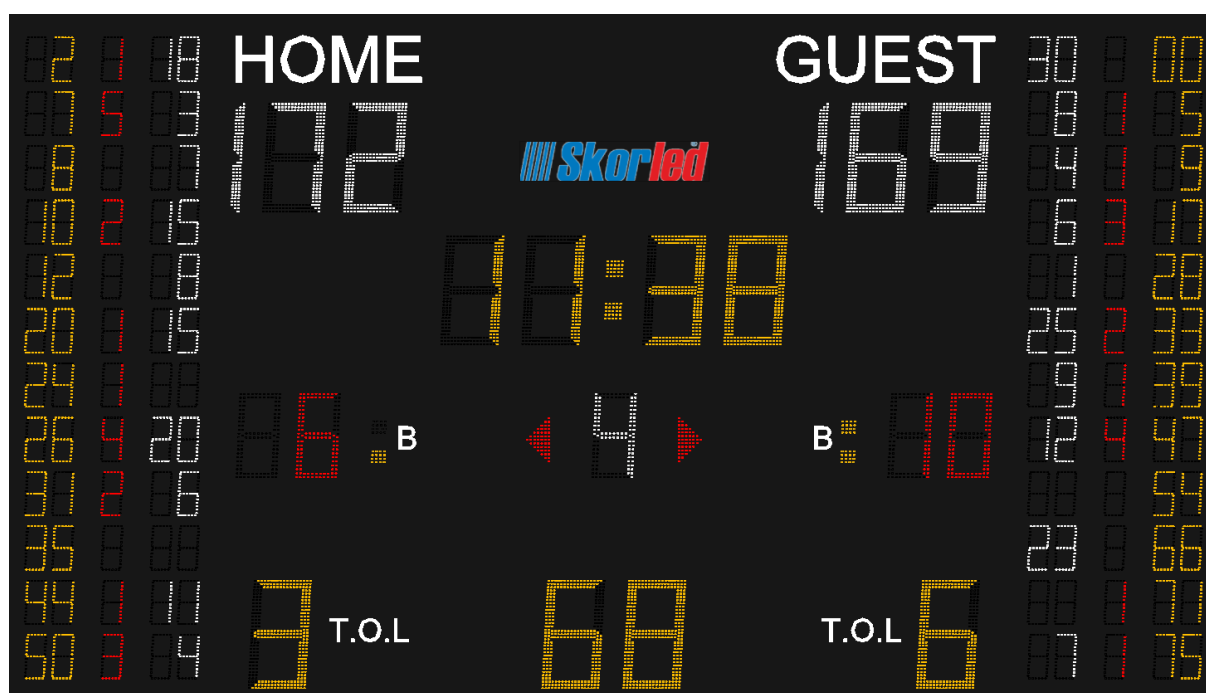

Skorled

www.skorled.com

14-LINE NBA TYPE SEMI-PROFESSIONAL MULTISPORT SCOREBOARD

SBS – 3000N

GENERAL FEATURES

- It is used for basketball, volleyball and handball games in semi-professional halls.
- It can be preferred university halls and training halls.
- It is suitable for NBA competitions.
- It has two different control choices with RF or wired.
- It has 100 levels of brightness.
- It has test and clock modes.
- Player numbers, his/her fouls and his/her scores are shown on the scoreboard.
- The console system and 2 pieces of shot clock scoreboards are given with the scoreboard.

TECHNICAL PARAMETERS

Height	1900 mm
Width	3340 mm
Thickness	85 mm
Weight	82 kg
Average Power Consumption	645 W
Maximum Power Consumption	1075 W
Operating Voltage	100 – 120V 200 – 240V
Operating Temperature	(-40 °C) – (+55 °C)
Protection Class	IP54
Type Of Material	Al
Guarantee Duration	2 years
Frame Color	Mat Black

DISPLAY CHARACTERISTICS

Game Clock	30 cm, yellow and 4 digits
Period	23 cm, white and 1 digit
Team Scores	30 cm, white and 3 digits per team
Team Fouls	23 cm, red and 2 digits per team
Time-out Indicator	30 cm, yellow and 1 digit per team
Position Indicator	1 red arrow per team
Bonus Indicator	2 yellow dots per team
Time-out Timer	30 cm, yellow and 2 digits
Player Information (Player's number, made foul number and score)	12 cm, 2 yellow digits, 1 red digit and 2 white digits per player
Team Name	Stickers

The best score is quality