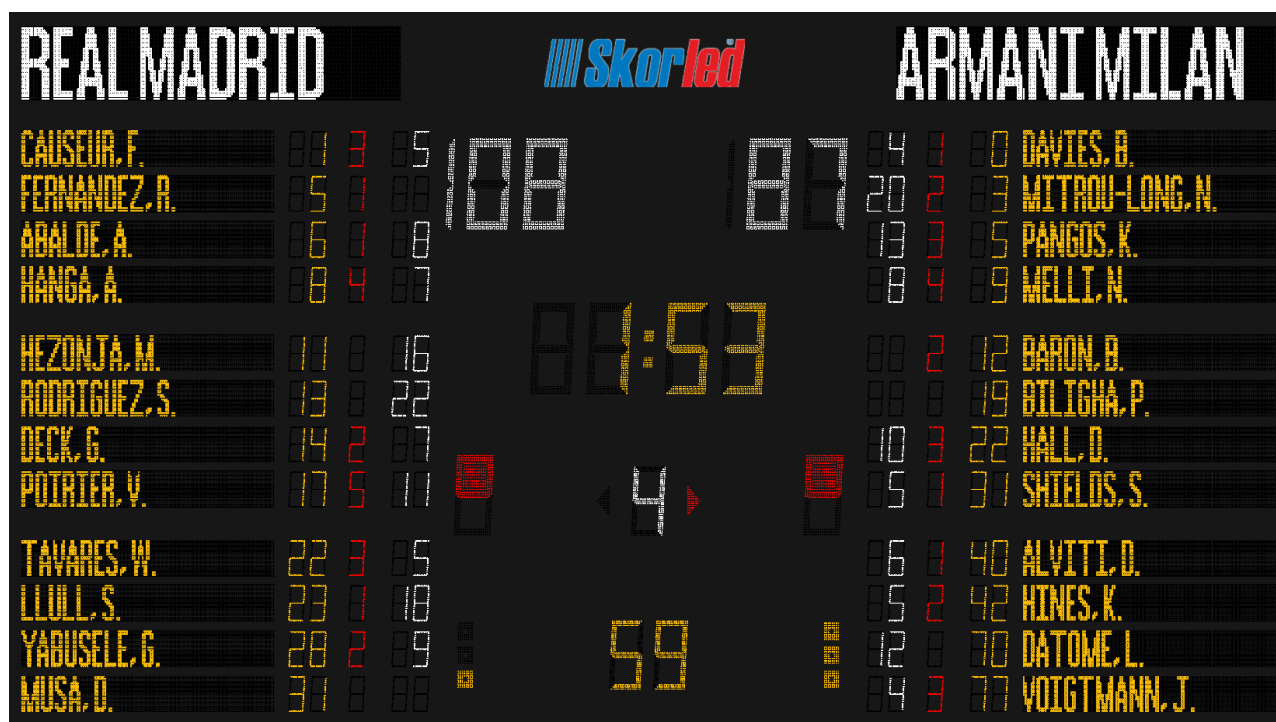

GENERAL FEATURES

- It is used for basketball, volleyball and handball games in professional halls.
- It has FIBA Certificate for Level 1.
- It has 100 levels of brightness.
- It has test and clock modes.
- Team names, player names, his/her numbers, his/her fouls and his/her scores are shown on the scoreboard.
- The console system and 2 pieces of shot clock scoreboards are given with the scoreboard.

DISPLAY CHARACTERISTICS

Game Clock	40 cm, yellow and 4 digits
Period	35 cm, white and 1 digit
Team Scores	40 cm, white and 3 digits per team
Team Fouls	35 cm, red and 1 digit per team
Time-out Indicator	3 yellow dots per team
Position Indicator	1 red arrow per team
Time-out Timer	30 cm, yellow and 2 digits
Player Information (Player's number, made foul number and score)	16 cm, 2 yellow digits, 1 red digit and 2 white digits per player
Team Name	32 cm, white and max. 12 characters per team
Player Name	16 cm, yellow and max. 16 characters per player

DISPLAY CHARACTERISTICS

Game Clock	40 cm, yellow and 4 digits
Period	35 cm, white and 1 digit
Team Scores	40 cm, white and 3 digits per team
Team Fouls	35 cm, red and 1 digit per team
Time-out Indicator	3 yellow dots per team
Position Indicator	1 red arrow per team
Time-out Timer	30 cm, yellow and 2 digits
Player Information (Player's number and made foul number and score)	16 cm, 2 yellow digits, 1 red digit and 2 white digits per player
Team Name	32 cm, white and max. 12 characters per team
Player's Number and Suspension Time Count (or display the last player foul)	23 cm, 2 yellow digits and 3 red digits per team
Player Name	16 cm, yellow and max. 16 characters per player