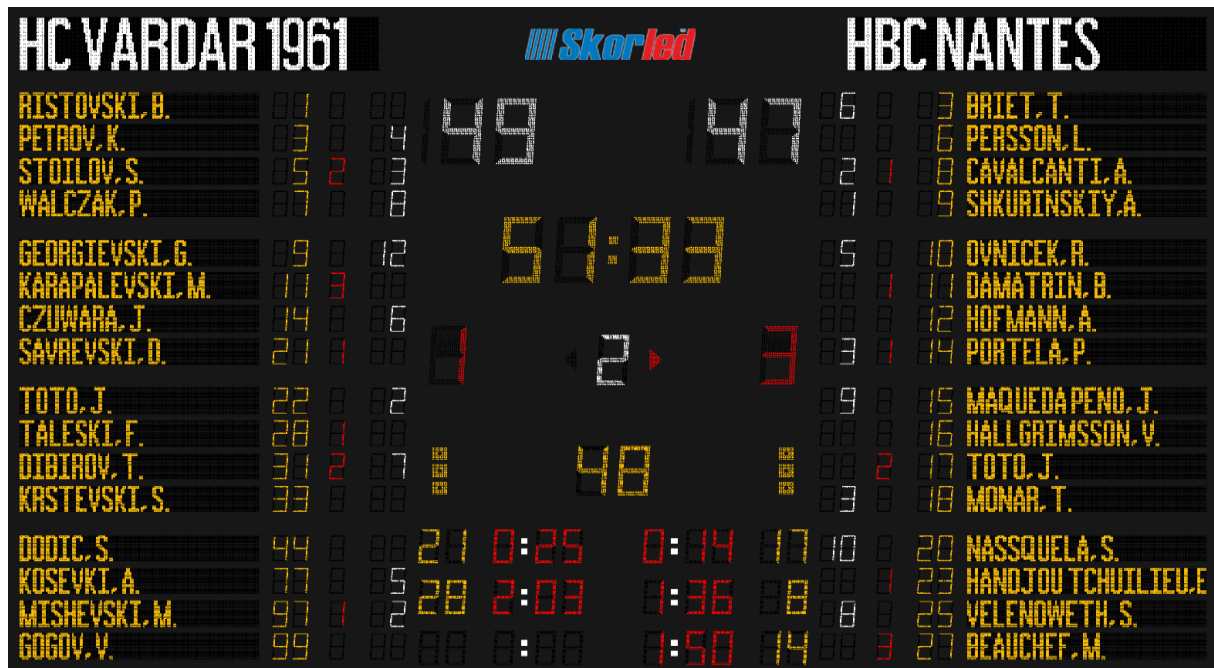

DISPLAY CHARACTERISTICS

Game Clock	40 cm, yellow and 4 digits
Period	35 cm, white and 1 digit
Team Scores	40 cm, white and 3 digits per team
Team Fouls	35 cm, red and 1 digit per team
Time-out Indicator	3 yellow dots per team
Position Indicator	1 red arrow per team
Time-out Timer	30 cm, yellow and 2 digits
Player Information (Player's number, made foul number and score)	16 cm, 2 yellow digits, 1 red digit and 2 white digits per player
Team Name	32 cm, white and max. 12 characters per team
Player Name	16 cm, yellow and max. 16 characters per player

16-LINE FIBA LEVEL 1 TYPE SCOREBOARD

Skorled

www.skorled.com

SBS – 7500Q

GENERAL FEATURES

- It is used for basketball, volleyball and handball games in professional halls.
- It has FIBA Certificate for Level 1.
- It has 100 levels of brightness.
- It has test and clock modes.
- Team names, player names, his/her numbers, his/her fouls and his/her scores are shown on the scoreboard.
- The player number and the suspension time of the suspended player can be displayed on the scoreboard during the handball games.
- The console system and 2 pieces of shot clock scoreboards are given with the scoreboard.

DISPLAY CHARACTERISTICS

Game Clock	40 cm, yellow and 4 digits
Period	35 cm, white and 1 digit
Team Scores	40 cm, white and 3 digits per team
Team Fouls	35 cm, red and 1 digit per team
Time-out Indicator	3 yellow dots per team
Position Indicator	1 red arrow per team
Time-out Timer	30 cm, yellow and 2 digits
Player Information (Player's number and made foul number and score)	16 cm, 2 yellow digits, 1 red digit and 2 white digits per player
Team Name	32 cm, white and max. 12 characters per team
Player's Number and Suspension Time Count (or display the last player foul)	23 cm, 2 yellow digits and 3 red digits per team
Player Name	16 cm, yellow and max. 16 characters per player