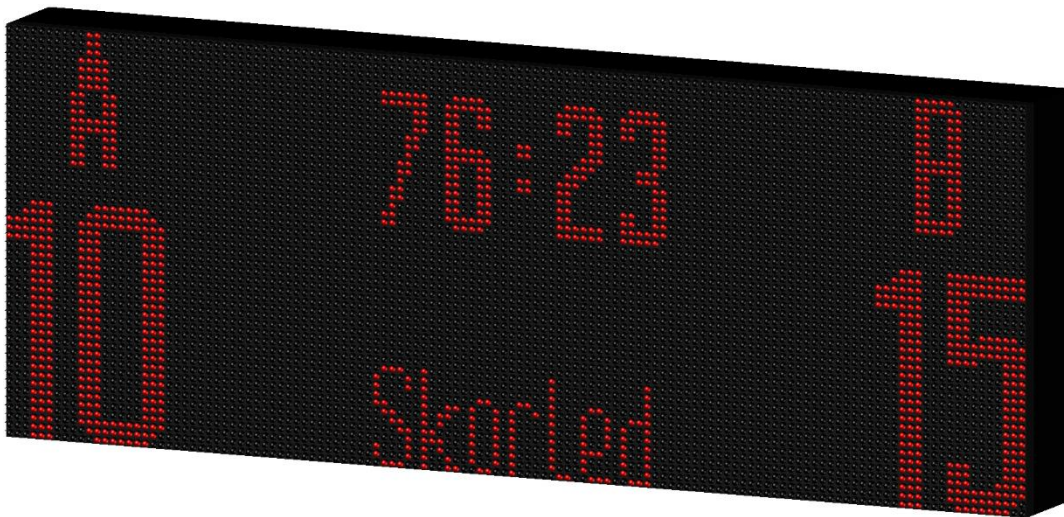

FOOTBALL – ASTROTURF SCOREBOARD

Skorled
www.skorled.com

SFS – 128 – M

GENERAL FEATURES

- It is used in football and astroturf matches.
- The game time can be adjusted.
- It warns with the horn when the game time is up.
- It can work wired or wireless.

TECHNICAL PARAMETERS

Height	480 mm
Width	1280 mm
Thickness	85 mm
Weight	16.5 kg
Average Power Consumption	65 W
Maximum Power Consumption	90 W
Operating Voltage	100 – 120V 200 – 240V
Operating Temperature	(-40 °C) – (+55 °C)
Protection Class	IP65
Type Of Material	Al
Guarantee Duration	2 years
Frame Color	Mat Black

DISPLAY CHARACTERISTICS

Game Clock	16 cm, red and 4 digits
Team Scores	28 cm, red and 2 digits per team

The best score is quality