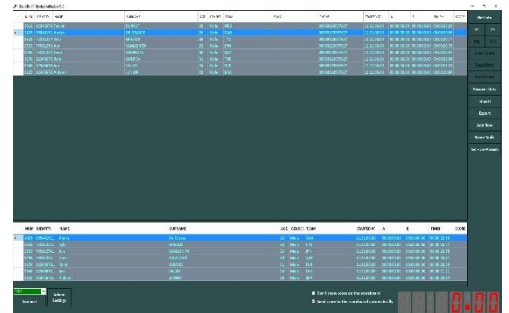

## EQUIPMENTS

- 1 piece data center (SKL – ADC – V1)
- Maximum 4 piece wireless photocell modules (SKL – WPM – V1)
- 1 piece numeric scoreboard (SKL – ANS – V1)
- Skorled Athletics Software (SKL-ATK-V1)

## OPTIONAL EQUIPMENTS

- Scoreboard can be produced with display size of 16,23,25,30,35 cm or 40 cm or according to display color as special.

Numeric Scoreboard (SKL – ANS – V1)

Skorled Athletics Software (SKL – ATK – V1)